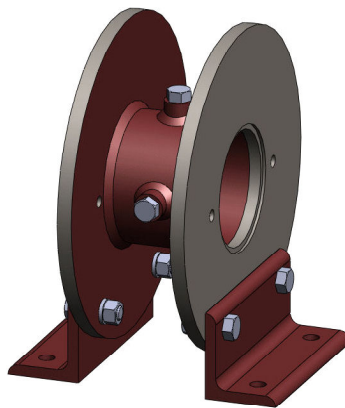

"Providing You With Solutions"

BSF CUSTOM DESIGNED BOLT-ON BASE ASSEMBLIES

ISO 9001:2000 CERTIFIED

EXTENDED BOLT-ON BASE ASSY

DUAL BOLT-ON BASE ASSY

BSF CAN PROVIDE CUSTOM BOLT-ON BASES TO HELP OUR CUSTOMER'S WITH THEIR MOUNTING NEEDS.

BSF'S BOLT-ON BASES CAN WORK WITH ADAPTORS ALONE OR OTHER COMPONENT COMBINATIONS IN ONE ASSEMBLY.

BSF HAS THE EXPERIENCE, THE CAPABILITY, AND MOST OF ALL THE VERSATILITY TO PROVIDE MULTI-UNIT ADAPTATIONS IN ONE ARRANGEMENT.

WALL MOUNTED
BOLT-ON BASE ASSY

LIMITED FACE-TO-FACE
BOLT-ON ASSY

DUAL FLANGE
BOLT-ON BASE ASSY

BLOCK
BOLT-ON BASE ASSY