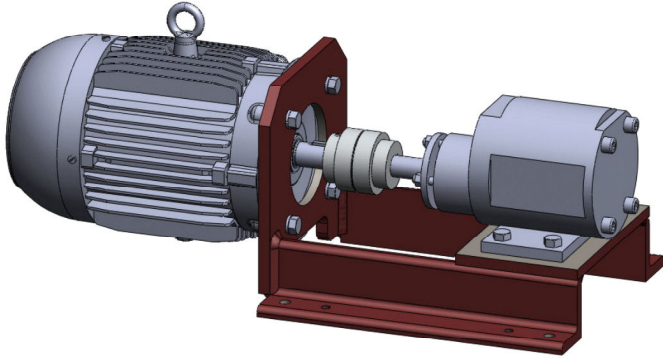

"Providing You With Solutions"

BSF CUSTOM DESIGNED BOLT-ON BASE ASSEMBLIES

ISO 9001:2000 CERTIFIED

EXTENDED BOLT-ON BASE ASSY

DUAL BOLT-ON BASE ASSY

BSF CAN PROVIDE CUSTOM BOLT-ON BASES TO HELP OUR CUSTOMER'S WITH THEIR MOUNTING NEEDS.

BSF'S BOLT-ON BASES CAN WORK WITH ADAPTORS ALONE OR OTHER COMPONENT COMBINATIONS IN ONE ASSEMBLY.

BSF HAS THE EXPERIENCE, THE CAPABILITY, AND MOST OF ALL THE VERSATILITY TO PROVIDE MULTI-UNIT ADAPTATIONS IN ONE ARRANGEMENT.

WALL MOUNTED
BOLT-ON BASE ASSY

LIMITED FACE-TO-FACE
BOLT-ON ASSY

DUAL FLANGE
BOLT-ON BASE ASSY

BLOCK
BOLT-ON BASE ASSY