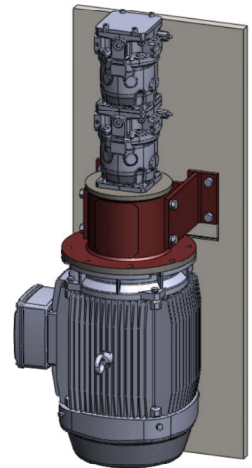

"Providing You With Solutions"

BSF CUSTOM DESIGNED BOLT-ON BASE ASSEMBLIES

ISO 9001:2000 CERTIFIED

EXTENDED BOLT-ON BASE ASSY

DUAL BOLT-ON BASE ASSY

BSF CAN PROVIDE CUSTOM BOLT-ON BASES TO HELP OUR CUSTOMER'S WITH THEIR MOUNTING NEEDS.

BSF'S BOLT-ON BASES CAN WORK WITH ADAPTORS ALONE OR OTHER COMPONENT COMBINATIONS IN ONE ASSEMBLY.

BSF HAS THE EXPERIENCE, THE CAPABILITY, AND MOST OF ALL THE VERSATILITY TO PROVIDE MULTI-UNIT ADAPTATIONS IN ONE ARRANGEMENT.

WALL MOUNTED
BOLT-ON BASE ASSY

LIMITED FACE-TO-FACE
BOLT-ON ASSY

DUAL FLANGE
BOLT-ON BASE ASSY

BLOCK
BOLT-ON BASE ASSY