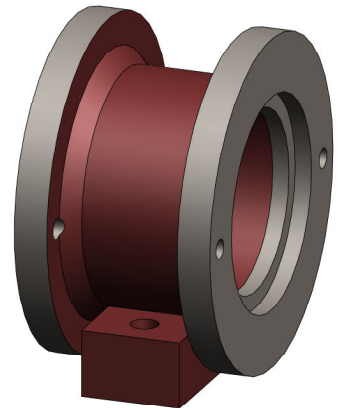

"Providing You With Solutions"

BSF CUSTOM DESIGNED BOLT-ON BASE ASSEMBLIES

ISO 9001:2000 CERTIFIED

EXTENDED BOLT-ON BASE ASSY

DUAL BOLT-ON BASE ASSY

BSF CAN PROVIDE CUSTOM BOLT-ON BASES TO HELP OUR CUSTOMER'S WITH THEIR MOUNTING NEEDS.

BSF'S BOLT-ON BASES CAN WORK WITH ADAPTORS ALONE OR OTHER COMPONENT COMBINATIONS IN ONE ASSEMBLY.

BSF HAS THE EXPERIENCE, THE CAPABILITY, AND MOST OF ALL THE VERSATILITY TO PROVIDE MULTI-UNIT ADAPTATIONS IN ONE ARRANGEMENT.

WALL MOUNTED
BOLT-ON BASE ASSY

LIMITED FACE-TO-FACE
BOLT-ON ASSY

DUAL FLANGE
BOLT-ON BASE ASSY

BLOCK
BOLT-ON BASE ASSY