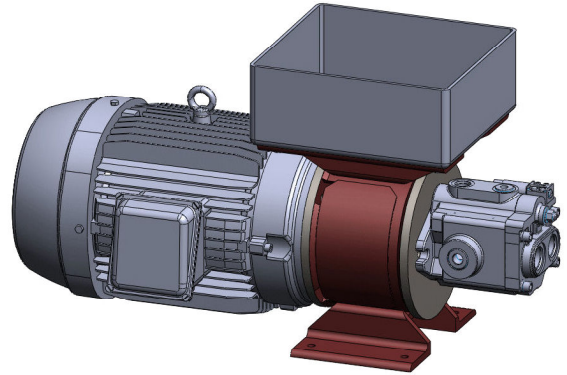

"Providing You With Solutions"

BSF CUSTOM DESIGNED BOLT-ON BASE ASSEMBLIES

ISO 9001:2000 CERTIFIED

EXTENDED BOLT-ON BASE ASSY

DUAL BOLT-ON BASE ASSY

BSF CAN PROVIDE CUSTOM BOLT-ON BASES TO HELP OUR CUSTOMER'S WITH THEIR MOUNTING NEEDS.

BSF'S BOLT-ON BASES CAN WORK WITH ADAPTORS ALONE OR OTHER COMPONENT COMBINATIONS IN ONE ASSEMBLY.

BSF HAS THE EXPERIENCE, THE CAPABILITY, AND MOST OF ALL THE VERSATILITY TO PROVIDE MULTI-UNIT ADAPTATIONS IN ONE ARRANGEMENT.

WALL MOUNTED
BOLT-ON BASE ASSY

LIMITED FACE-TO-FACE
BOLT-ON ASSY

DUAL FLANGE
BOLT-ON BASE ASSY

BLOCK
BOLT-ON BASE ASSY