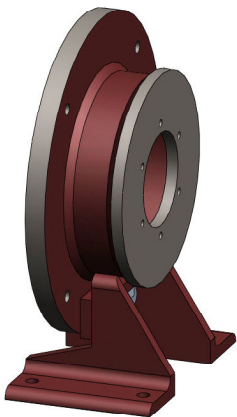

"Providing You With Solutions"

BSF CUSTOM DESIGNED BOLT-ON BASE ASSEMBLIES

ISO 9001:2000 CERTIFIED

EXTENDED BOLT-ON BASE ASSY

DUAL BOLT-ON BASE ASSY

BSF CAN PROVIDE CUSTOM BOLT-ON BASES TO HELP OUR CUSTOMER'S WITH THEIR MOUNTING NEEDS.

BSF'S BOLT-ON BASES CAN WORK WITH ADAPTORS ALONE OR OTHER COMPONENT COMBINATIONS IN ONE ASSEMBLY.

BSF HAS THE EXPERIENCE, THE CAPABILITY, AND MOST OF ALL THE VERSATILITY TO PROVIDE MULTI-UNIT ADAPTATIONS IN ONE ARRANGEMENT.

WALL MOUNTED
BOLT-ON BASE ASSY

LIMITED FACE-TO-FACE
BOLT-ON ASSY

DUAL FLANGE
BOLT-ON BASE ASSY

BLOCK
BOLT-ON BASE ASSY