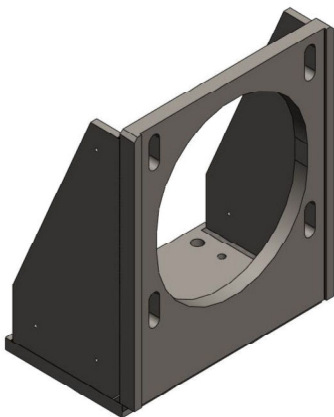

"Providing You With Solutions"

CUSTOM WELDED STEEL FOOT MOUNTS

BSF has the Experience, Capability, and Versatility to provide custom welded steel foot mounts that are designed specifically for your applications.

46275-278

46275-270

46275-276

46275-280

46251-008

46275-251

46275-265

XHA2/4-12