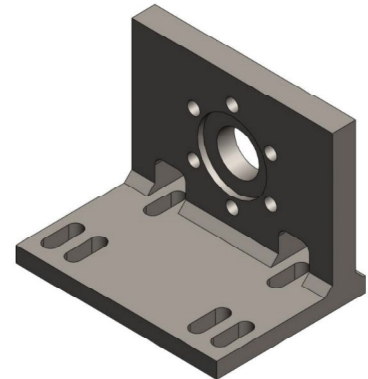

"Providing You With Solutions"

CUSTOM WELDED STEEL FOOT MOUNTS

BSF has the Experience, Capability, and Versatility to provide custom welded steel foot mounts that are designed specifically for your applications.

46275-278

46275-270

46275-276

46275-280

46251-008

46275-251

46275-265

XHA2/4-12