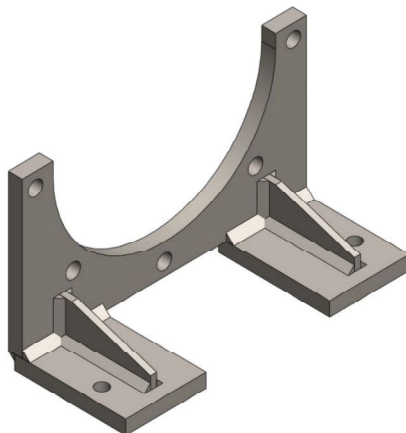

"Providing You With Solutions"

CUSTOM WELDED STEEL FOOT MOUNTS

BSF has the Experience, Capability, and Versatility to provide custom welded steel foot mounts that are designed specifically for your applications.

46275-278

46275-270

46275-276

46275-280

46251-008

46275-251

46275-265

XHA2/4-12