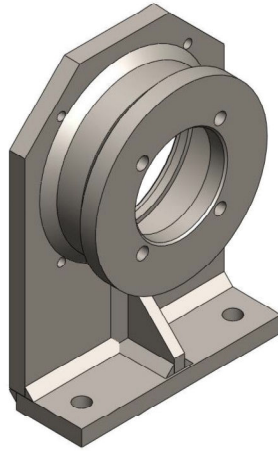

"Providing You With Solutions"

CUSTOM WELDED STEEL FOOT MOUNTS

BSF has the Experience, Capability, and Versatility to provide custom welded steel foot mounts that are designed specifically for your applications.

46275-278

46275-270

46275-276

46275-280

46251-008

46275-251

46275-265

XHA2/4-12