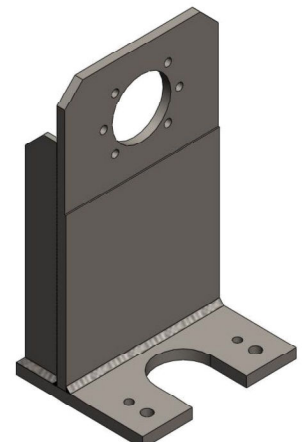

"Providing You With Solutions"

CUSTOM WELDED STEEL FOOT MOUNTS

BSF has the Experience, Capability, and Versatility to provide custom welded steel foot mounts that are designed specifically for your applications.

46275-278

46275-270

46275-276

46275-280

46251-008

46275-251

46275-265

XHA2/4-12