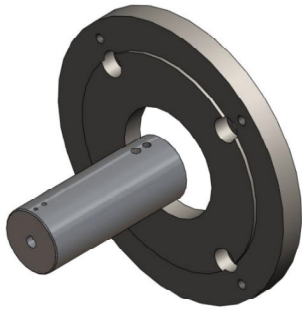

"Providing You With Solutions"

BSF CUSTOM PLATES

BSF has the Experience, Capability, and Versatility to provide custom plates that are designed specifically for your applications.

**ADAPTOR PLATE
WITH SHAFT EXTENSION
ASSEMBLY**

FILTER PLATE

**CUSTOM PLATE
FLANGE**

PUMP PLATE

**SPECIAL MOUNTING PLATE
WITH PUMP ADAPTOR
ASSEMBLY**

**VERTICAL ADAPTOR
PLATE WITH SAE COUPLING**