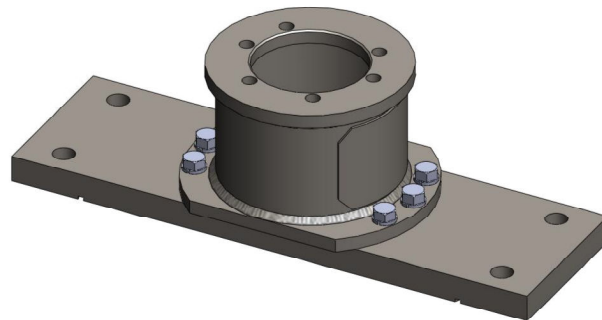

"Providing You With Solutions"

BSF CUSTOM PLATES

BSF has the Experience, Capability, and Versatility to provide custom plates that are designed specifically for your applications.

**ADAPTOR PLATE
WITH SHAFT EXTENSION
ASSEMBLY**

FILTER PLATE

**CUSTOM PLATE
FLANGE**

PUMP PLATE

**SPECIAL MOUNTING PLATE
WITH PUMP ADAPTOR
ASSEMBLY**

**VERTICAL ADAPTOR
PLATE WITH SAE COUPLING**